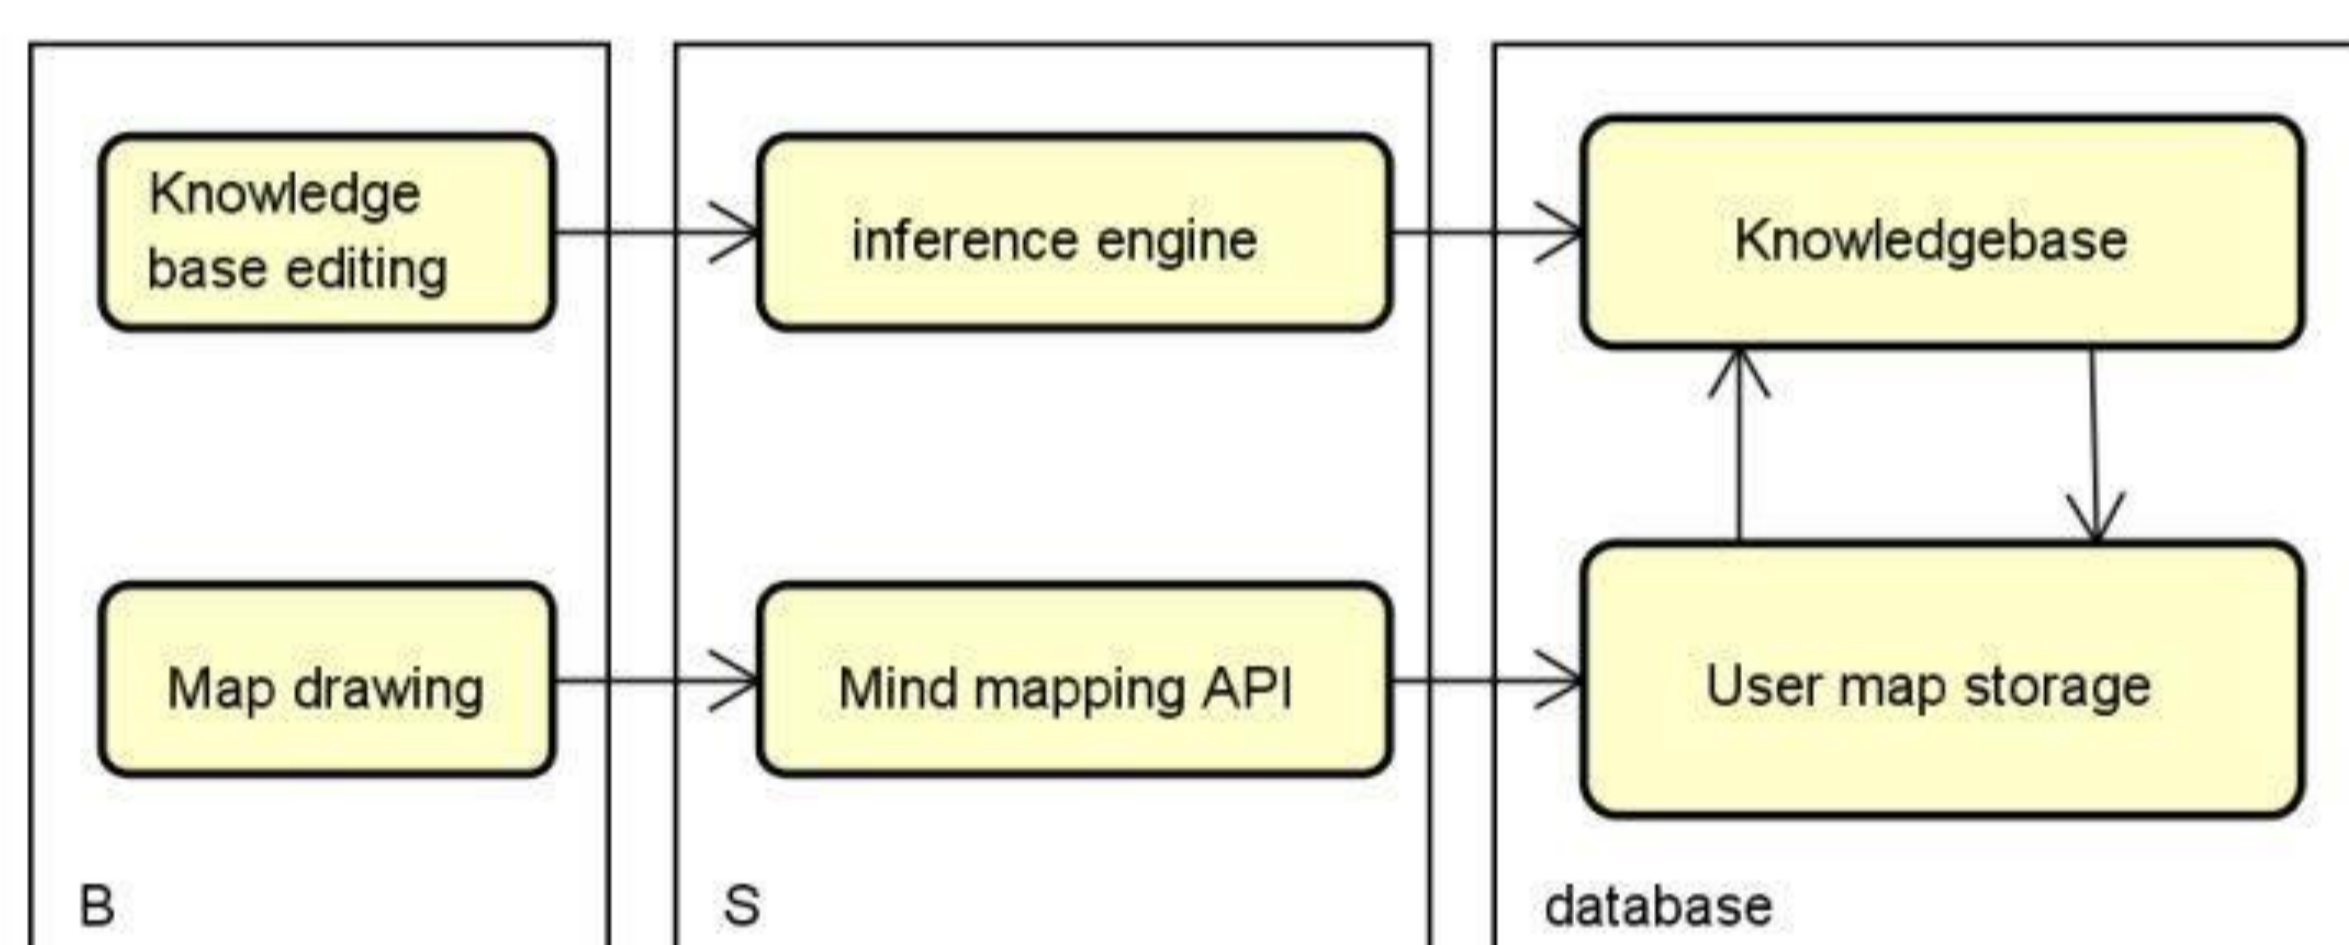

Kgraph—思维导图绘制管理系统

王永吉 陈力 张艺品

联系方式（陈力：chenli@nfs.iscas.ac.cn

张艺品：yipin@nfs.iscas.ac.cn）

Highlights

- ❑ A web-based system drawing mindmap which is knowledge intensive.
- ❑ Fragmentation of storage resources to higher reuse.
- ❑ Using knowledge base technology to store and manage drawing material.
- ❑ Automatic composition and material retrieval.

Framework

System overview

Work meaning

The tool realizes the storage, retrieval and use of knowledge resources. It reduces the workload of knowledge resources integration in knowledge intensive mind map, and improves the quality of graph.