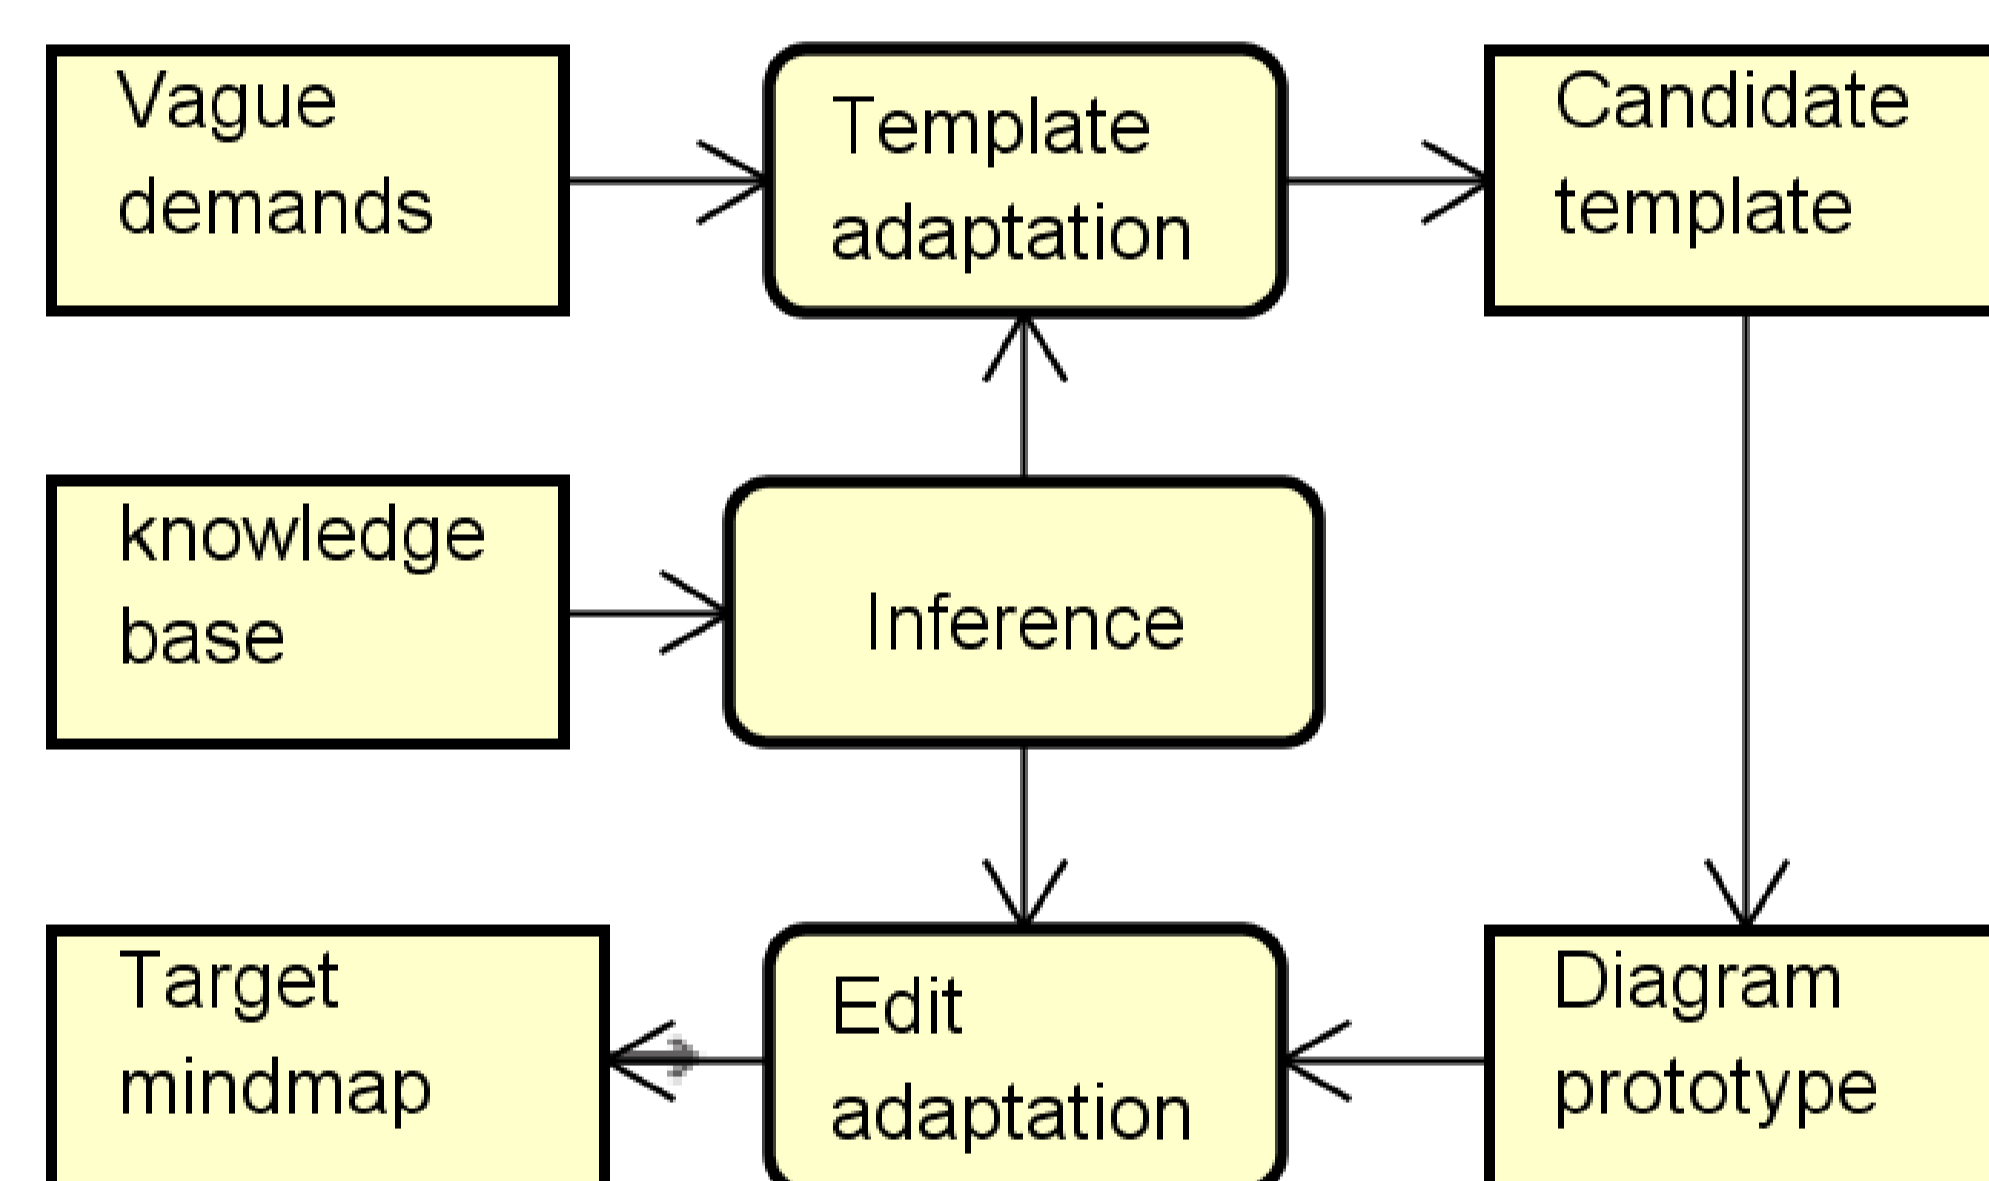

Kgraph—思维导图绘制管理系统

王永吉 陈力 张艺品

联系方式（陈力：chenli@nfs.iscas.ac.cn

张艺品：yipin@nfs.iscas.ac.cn）

Highlights

- ❑ A web-based system drawing mindmap which is knowledge intensive.
- ❑ Fragmentation of storage resources to higher reuse.
- ❑ Using knowledge base technology to store and manage drawing material.
- ❑ Automatic composition and material retrieval.

Framework

System overview

Work meaning

The tool realizes the storage, retrieval and use of knowledge resources. It reduces the workload of knowledge resources integration in knowledge intensive mind map, and improves the quality of graph.