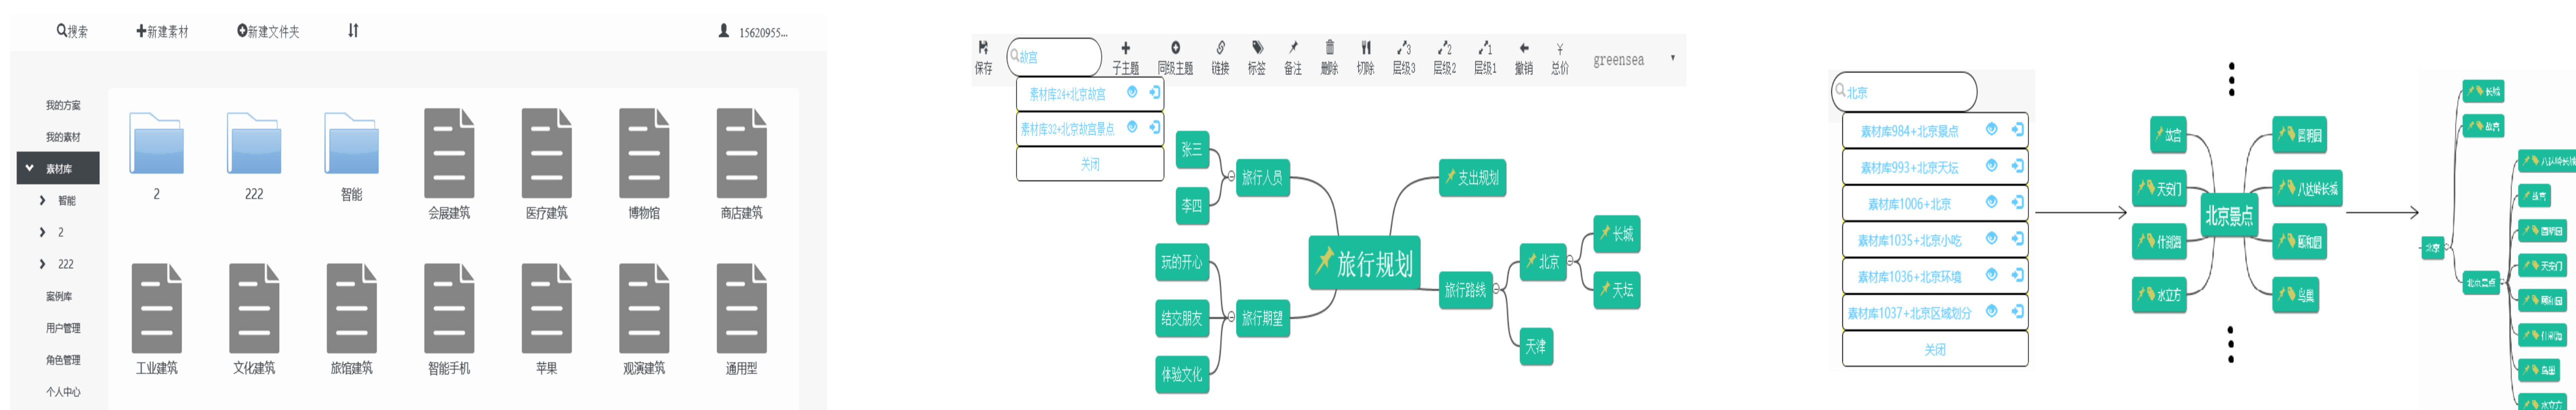

Kgraph—思维导图绘制管理系统

王永吉 陈力 张艺品

联系方式（陈力：chenli@nfs.iscas.ac.cn

张艺品：yipin@nfs.iscas.ac.cn）

Highlights

- ❑ A web-based system drawing mindmap which is knowledge intensive.
- ❑ Fragmentation of storage resources to higher reuse.
- ❑ Using knowledge base technology to store and manage drawing material.
- ❑ Automatic composition and material retrieval.

Framework

System overview

Work meaning

The tool realizes the storage, retrieval and use of knowledge resources. It reduces the workload of knowledge resources integration in knowledge intensive mind map, and improves the quality of graph.